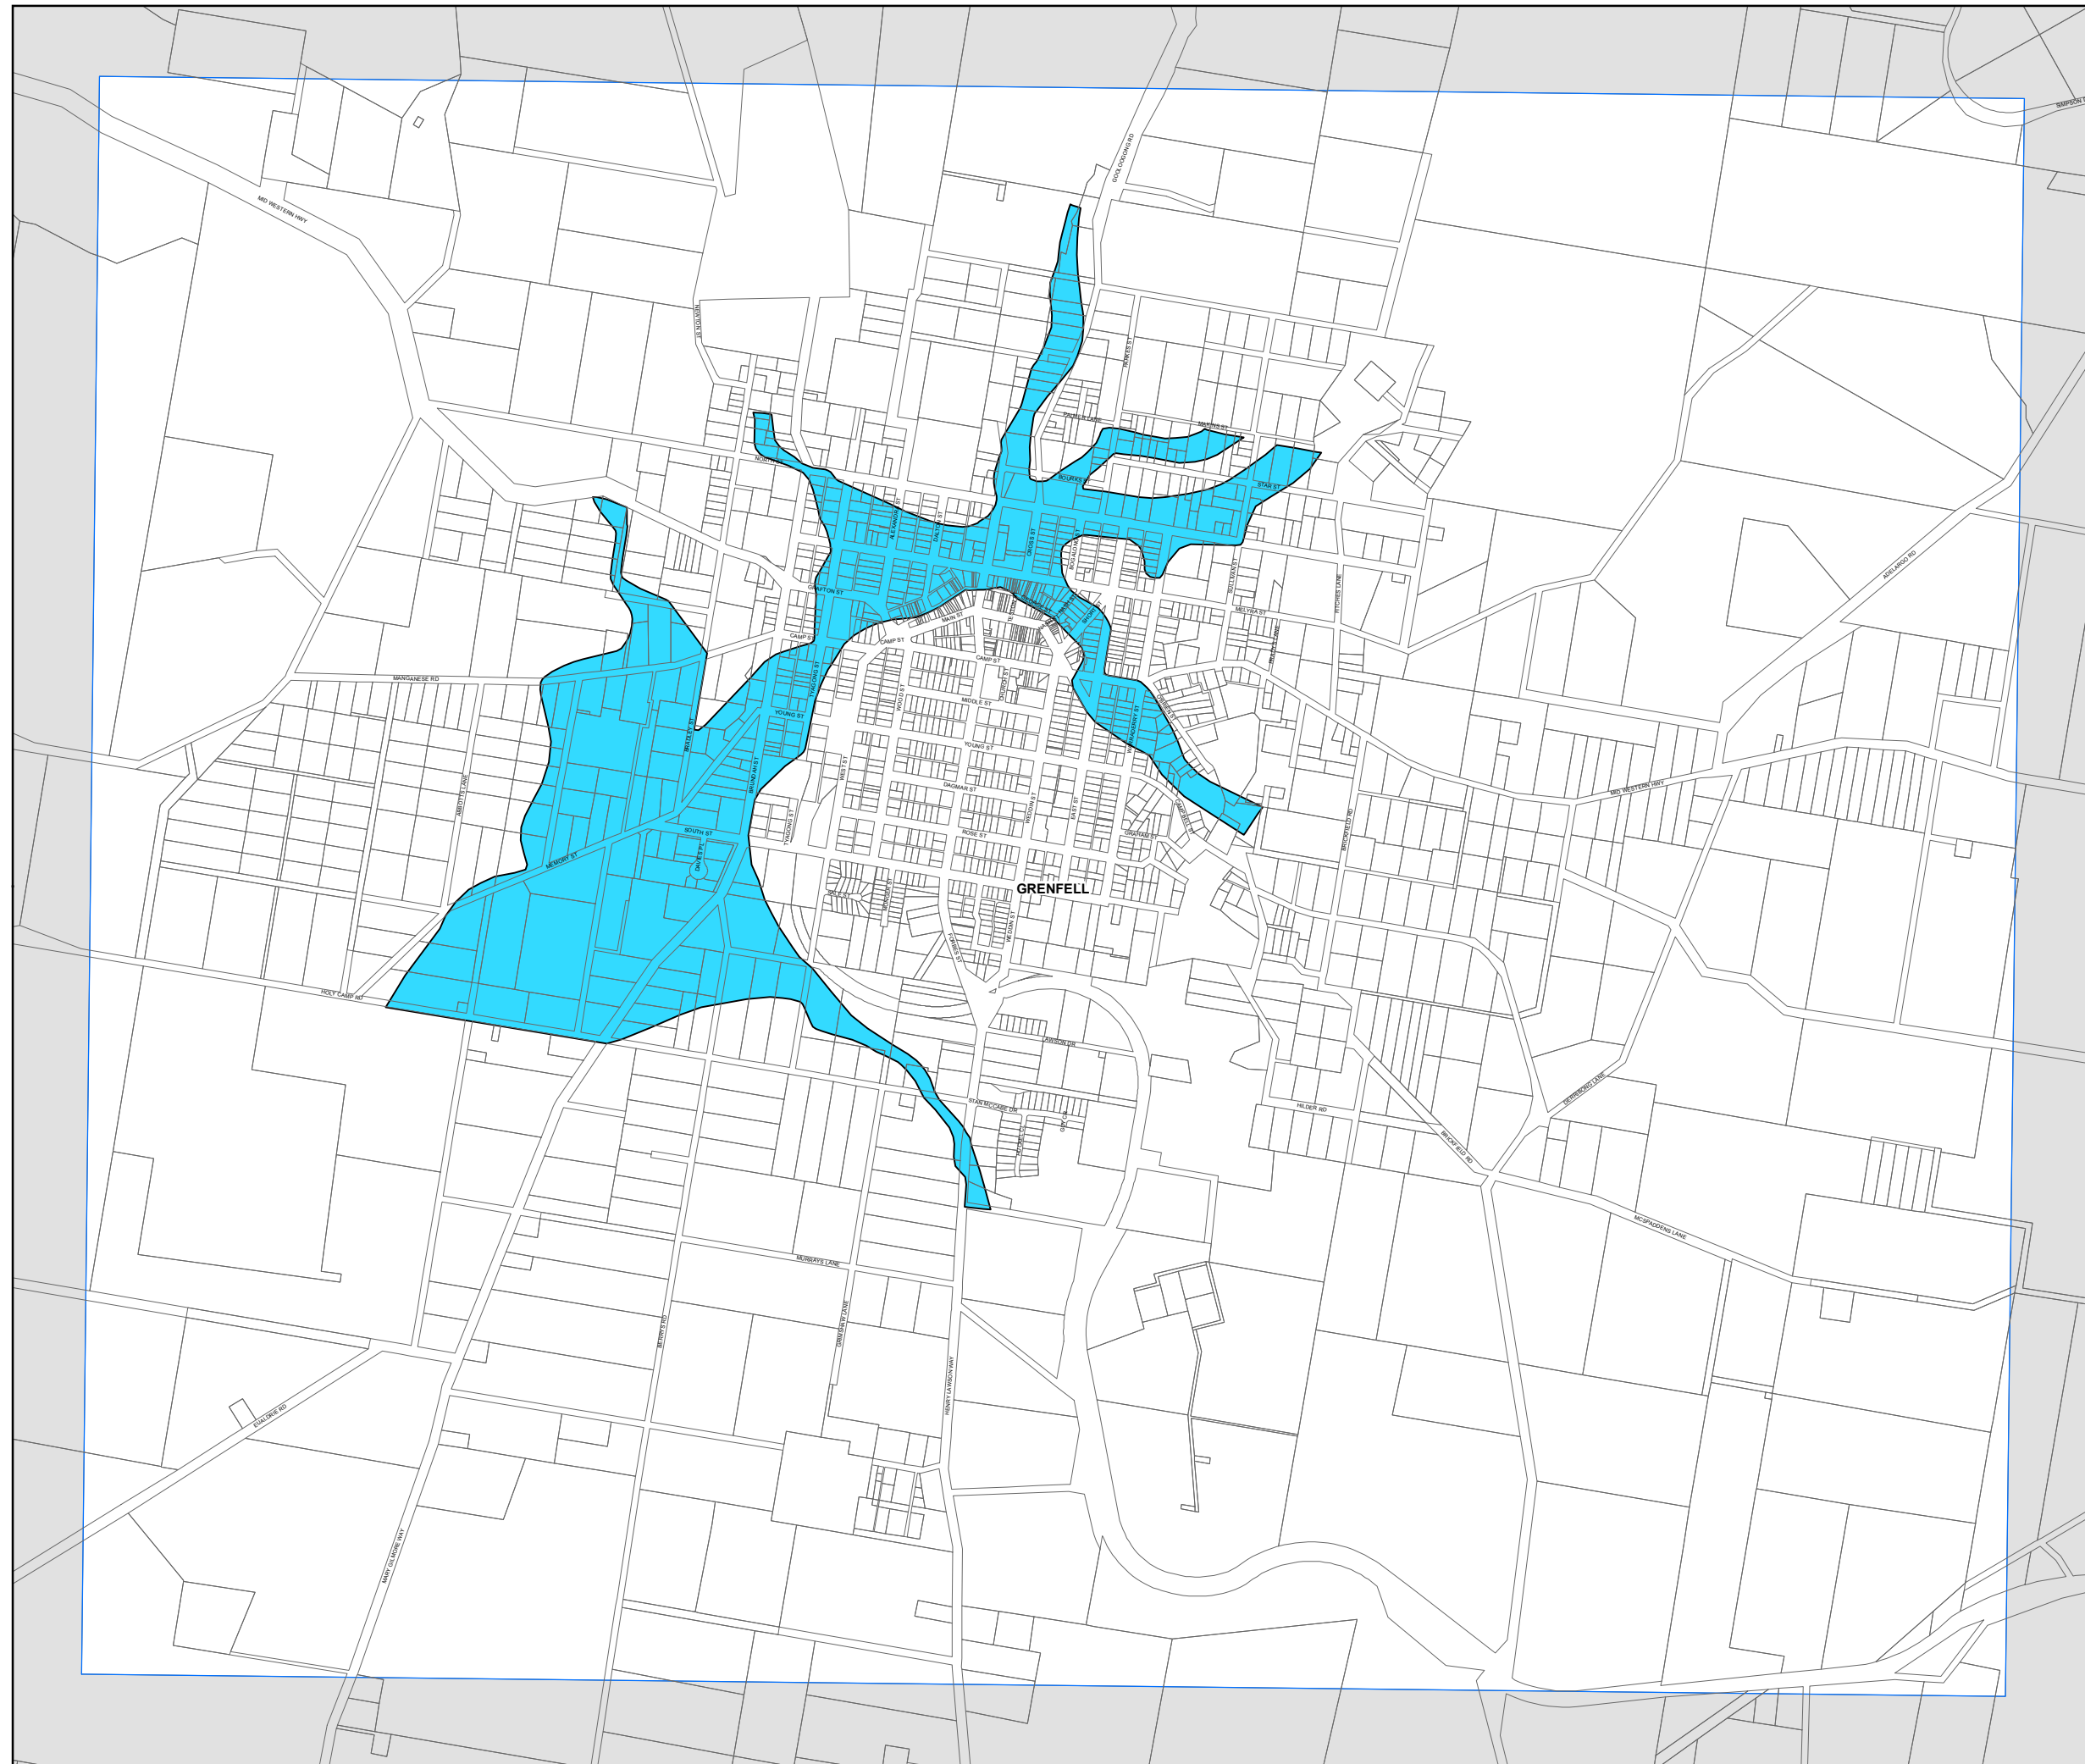

Weddin Local Environmental Plan 2011

Flood Planning Map - Sheet FLD_008A

Flood Planning Area

 Flood Planning Area

Cadastre

 Cadastre 19/11/2010 © NSW LPMA

0 200 400 600 800 Metres

Scale: 1:20,000 @ A3

Projection: GDA 1994
MGA Zone 55

Map identification number:

8100_COM_FLD_008A_020_20110819